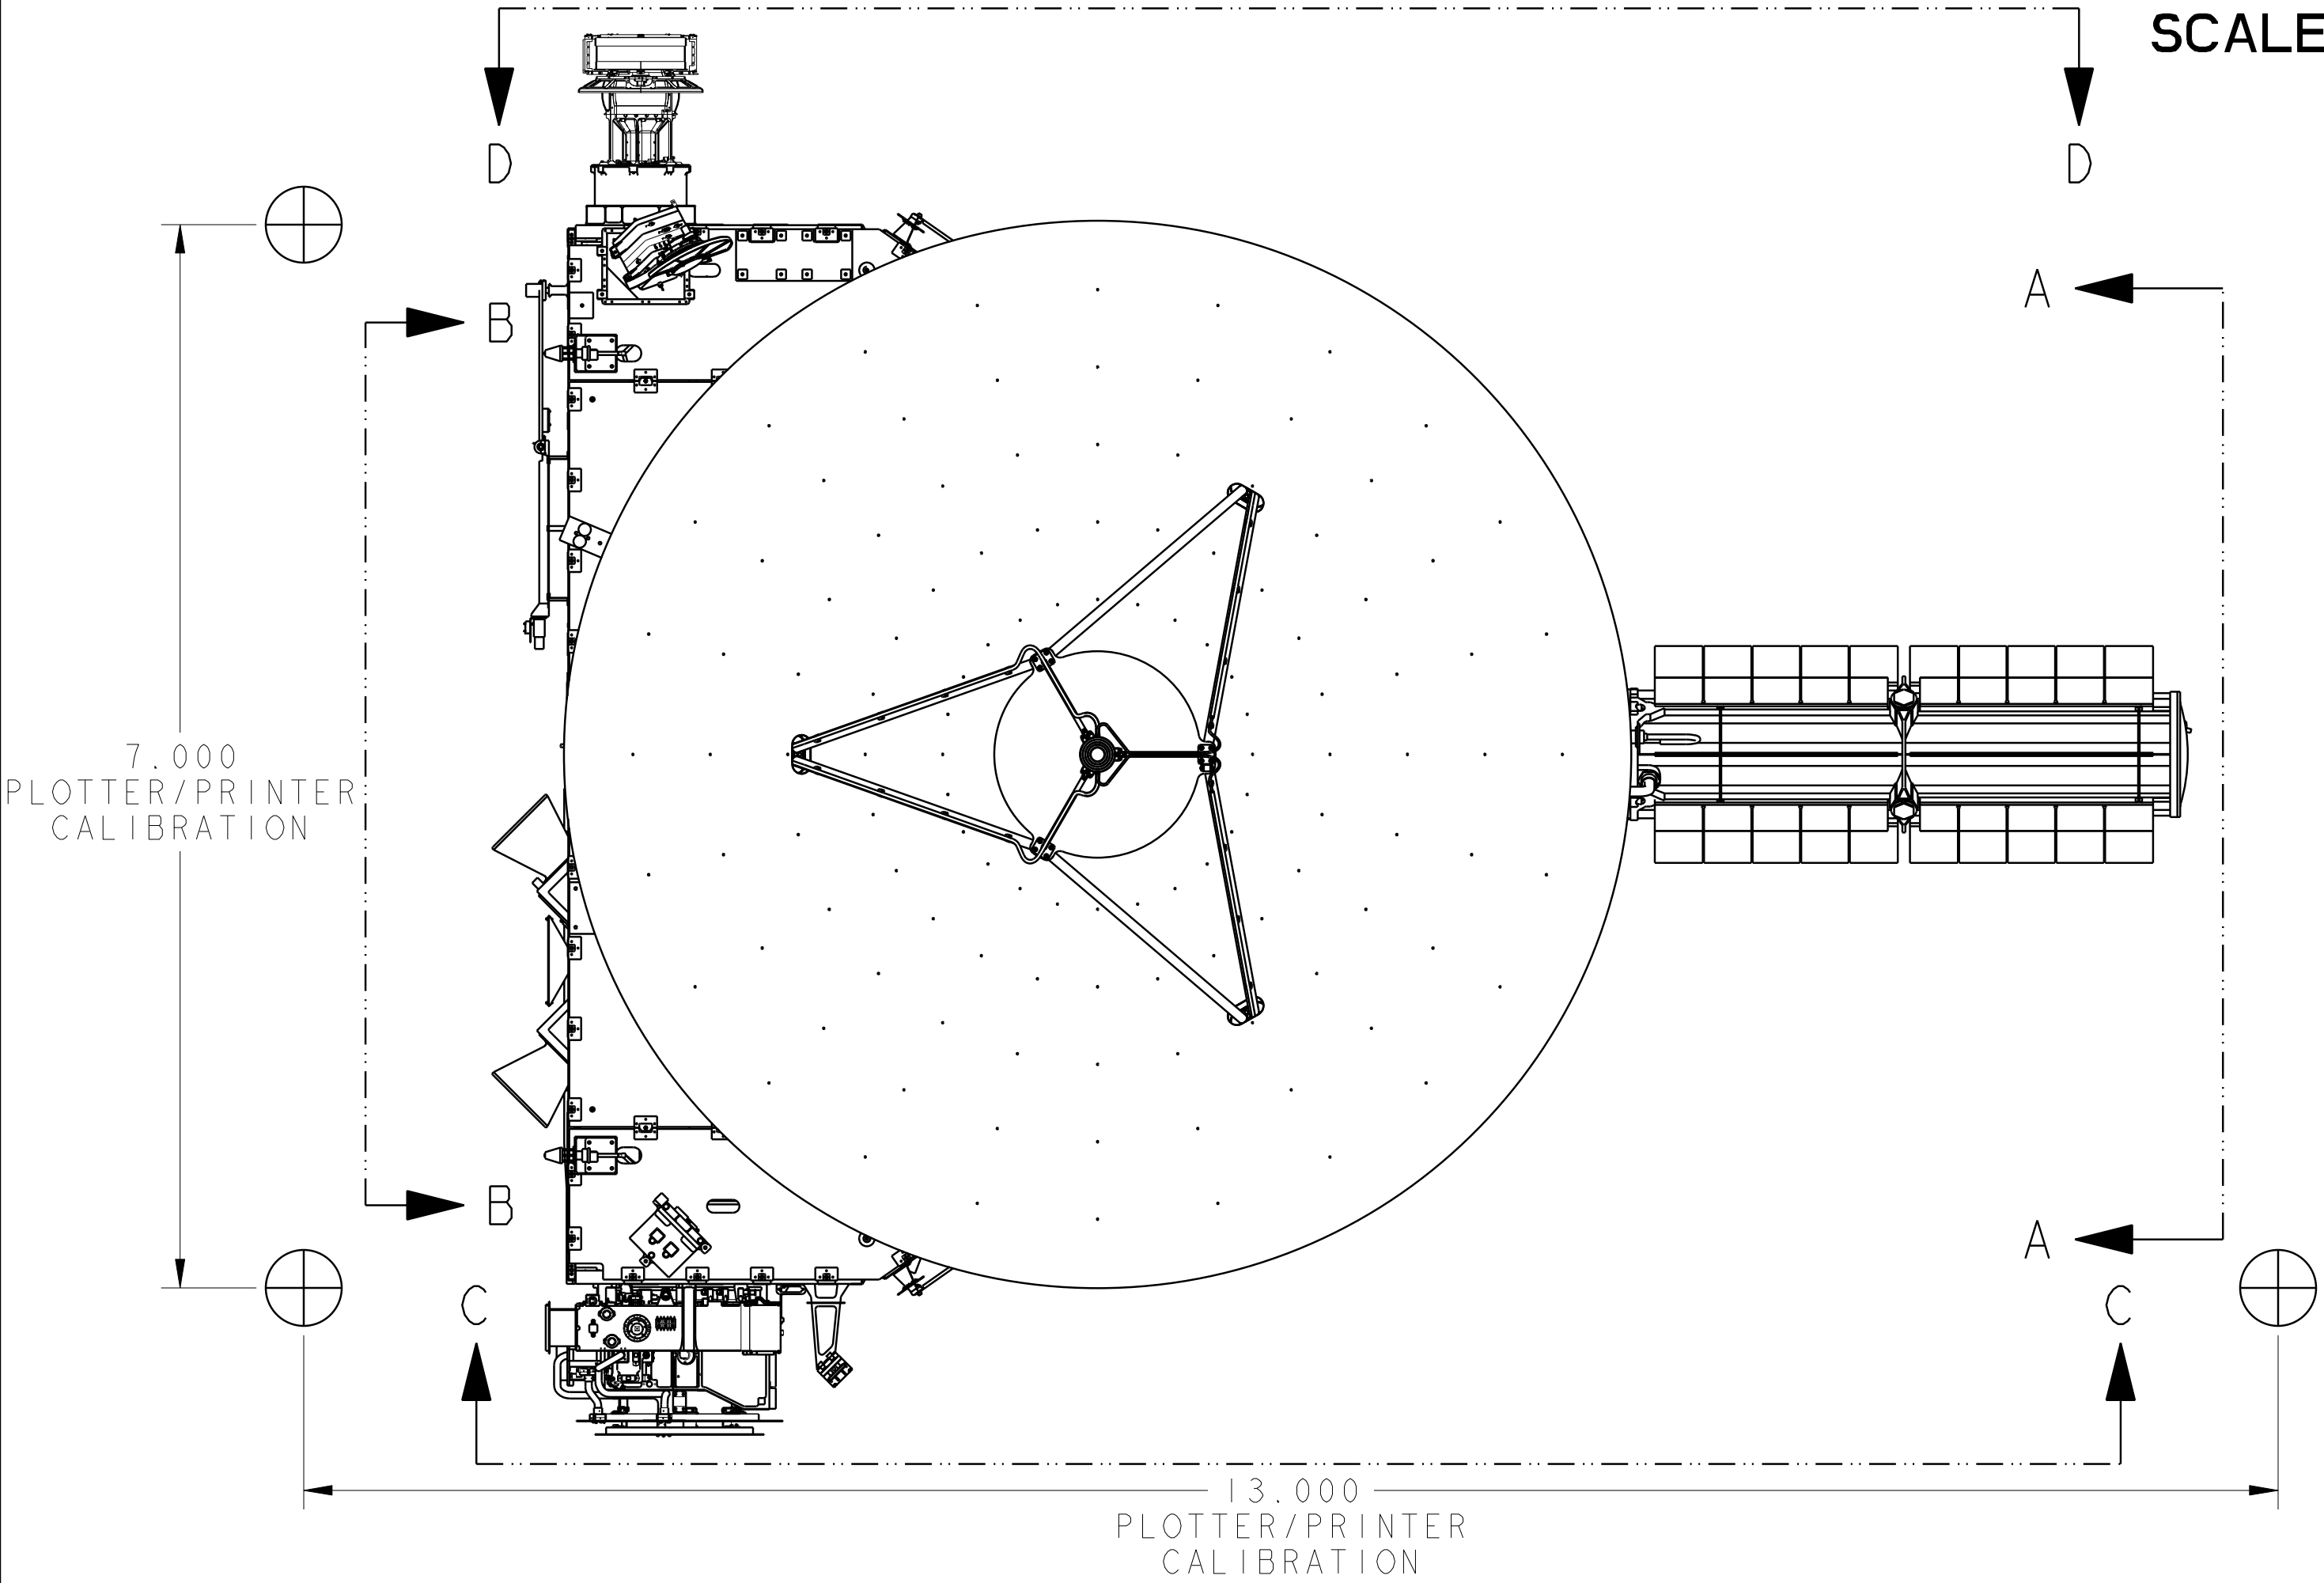

NEW HORIZONS  
SCALE: 1/12

7.000  
PLOTTER/PRINTER  
CALIBRATION

13.000  
PLOTTER/PRINTER  
CALIBRATION

7.000  
PLOTTER/PRINTER  
CALIBRATION

13.000  
PLOTTER/PRINTER  
CALIBRATION