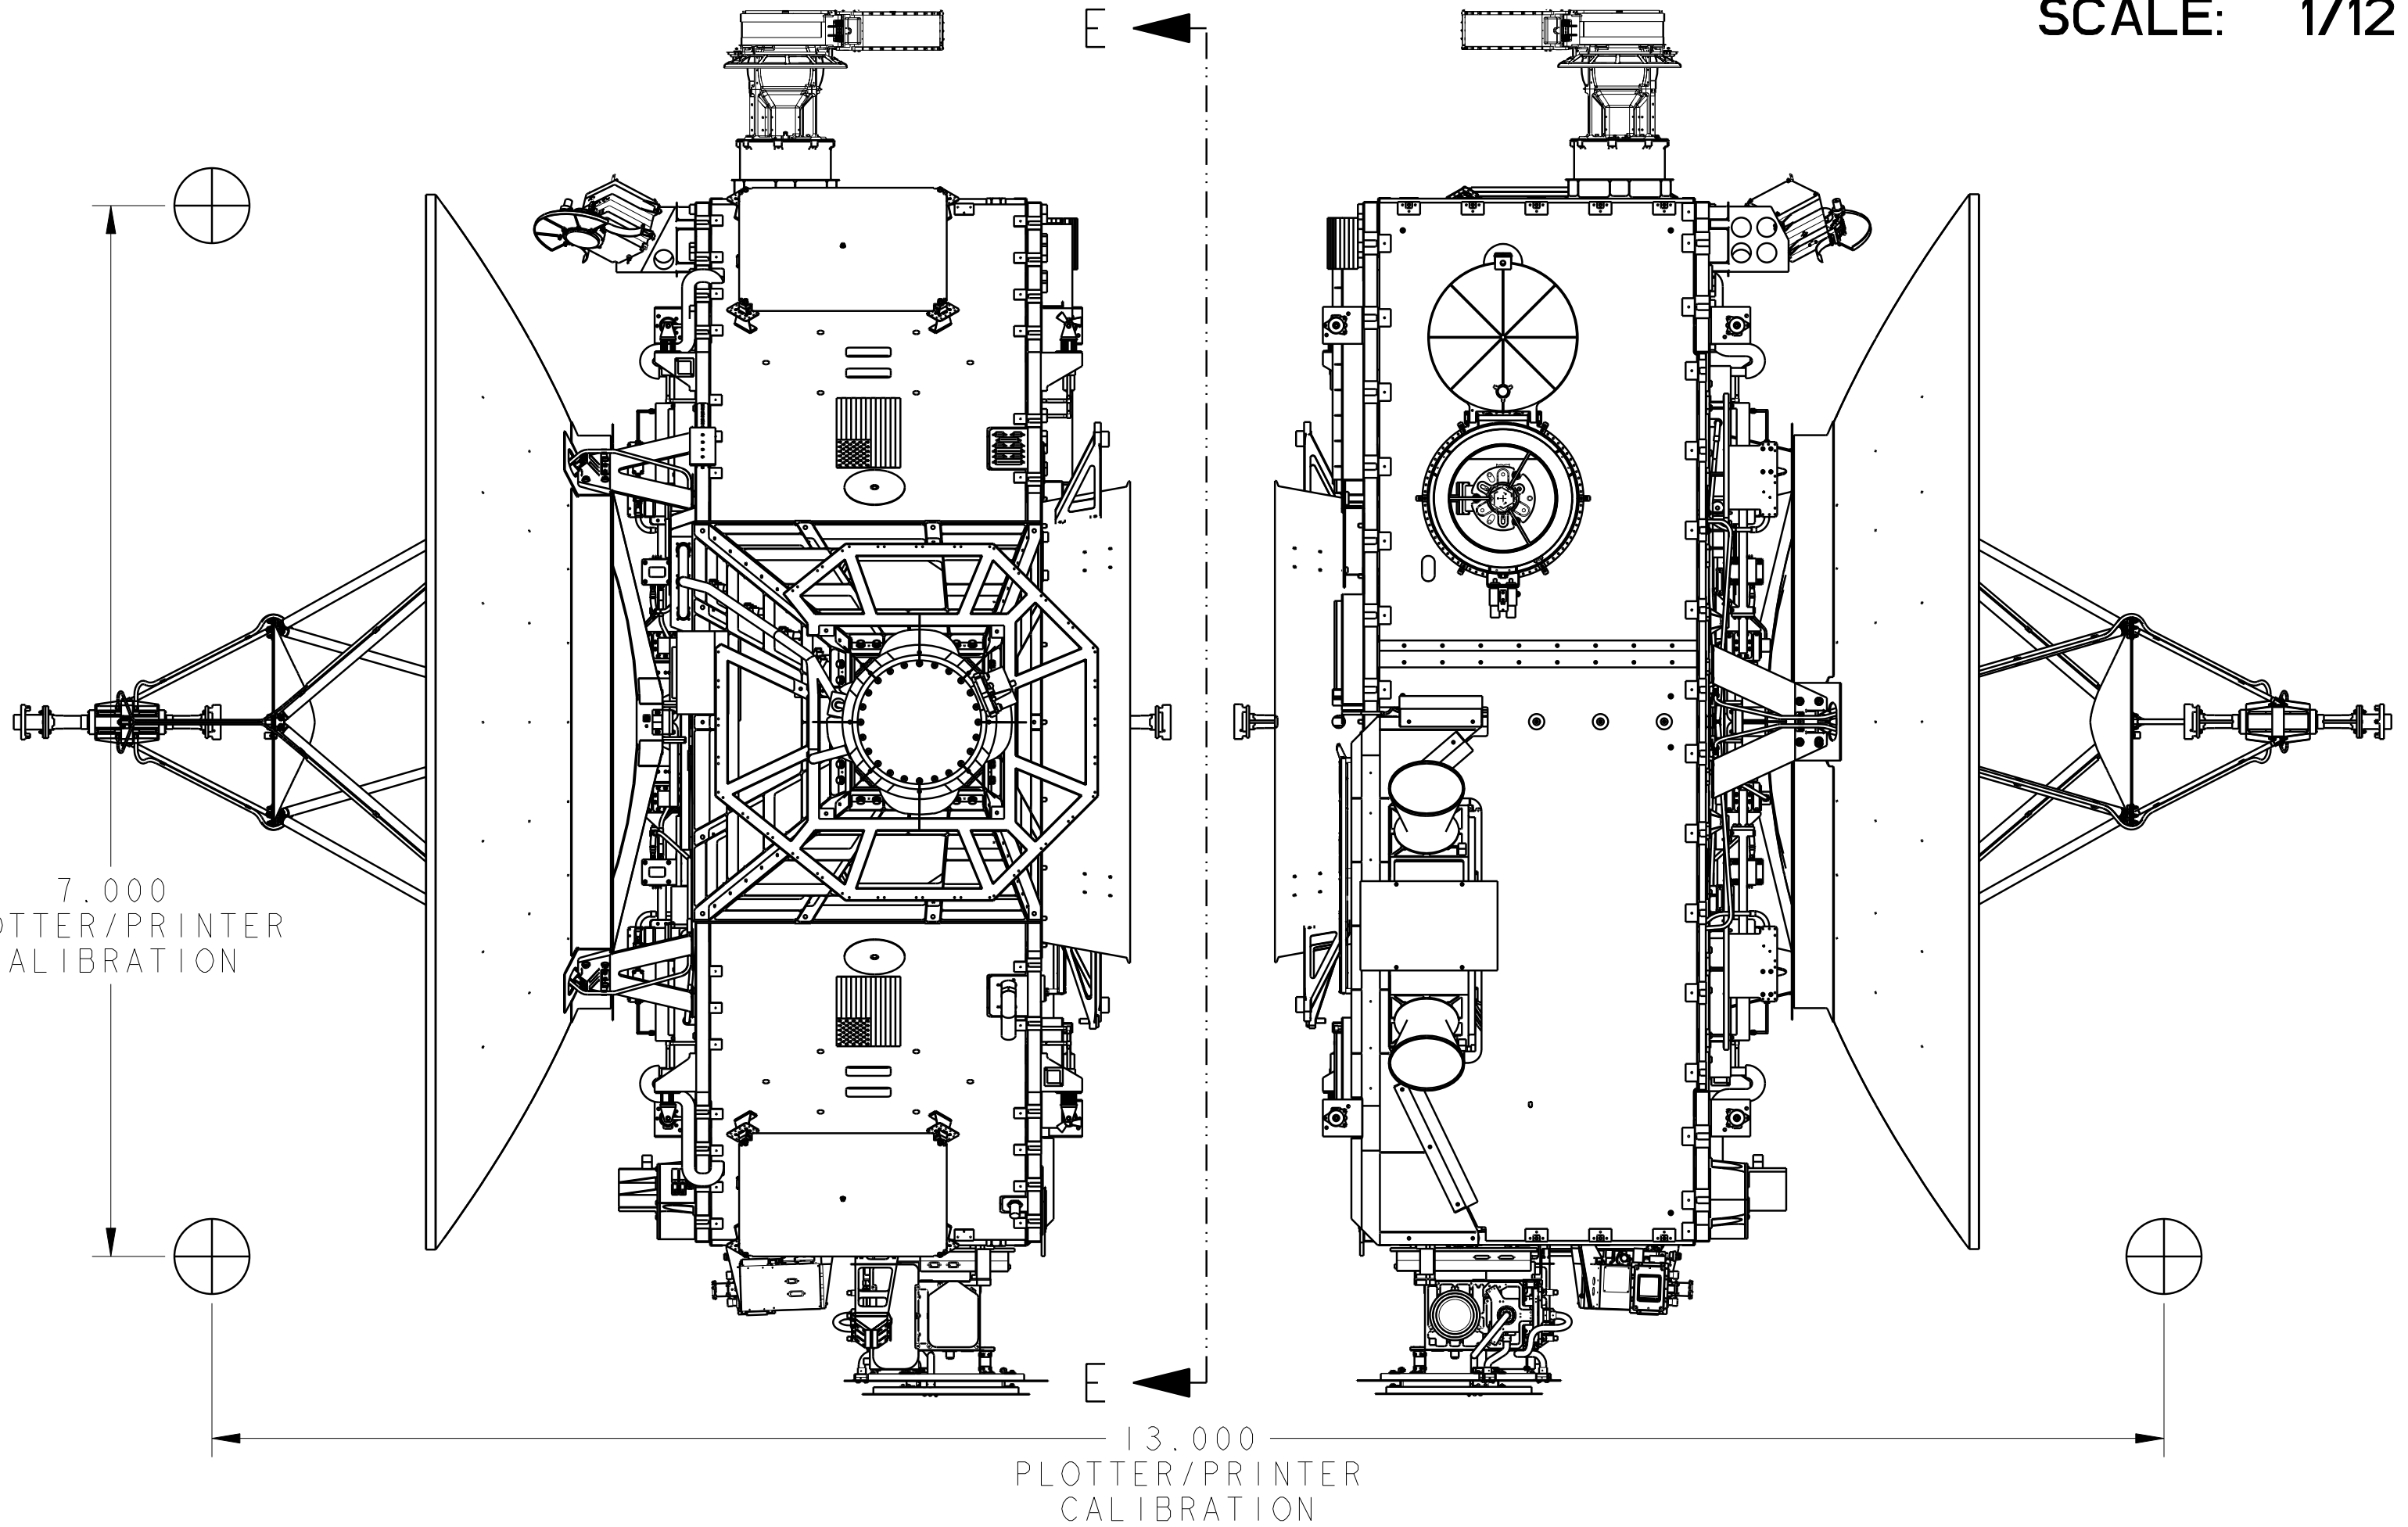

NEW HORIZONS  
SCALE: 1/12

7.000  
PLOTTER/PRINTER  
CALIBRATION

13.000  
PLOTTER/PRINTER  
CALIBRATION

7.000  
PLOTTER/PRINTER  
CALIBRATION

13.000  
PLOTTER/PRINTER  
CALIBRATION