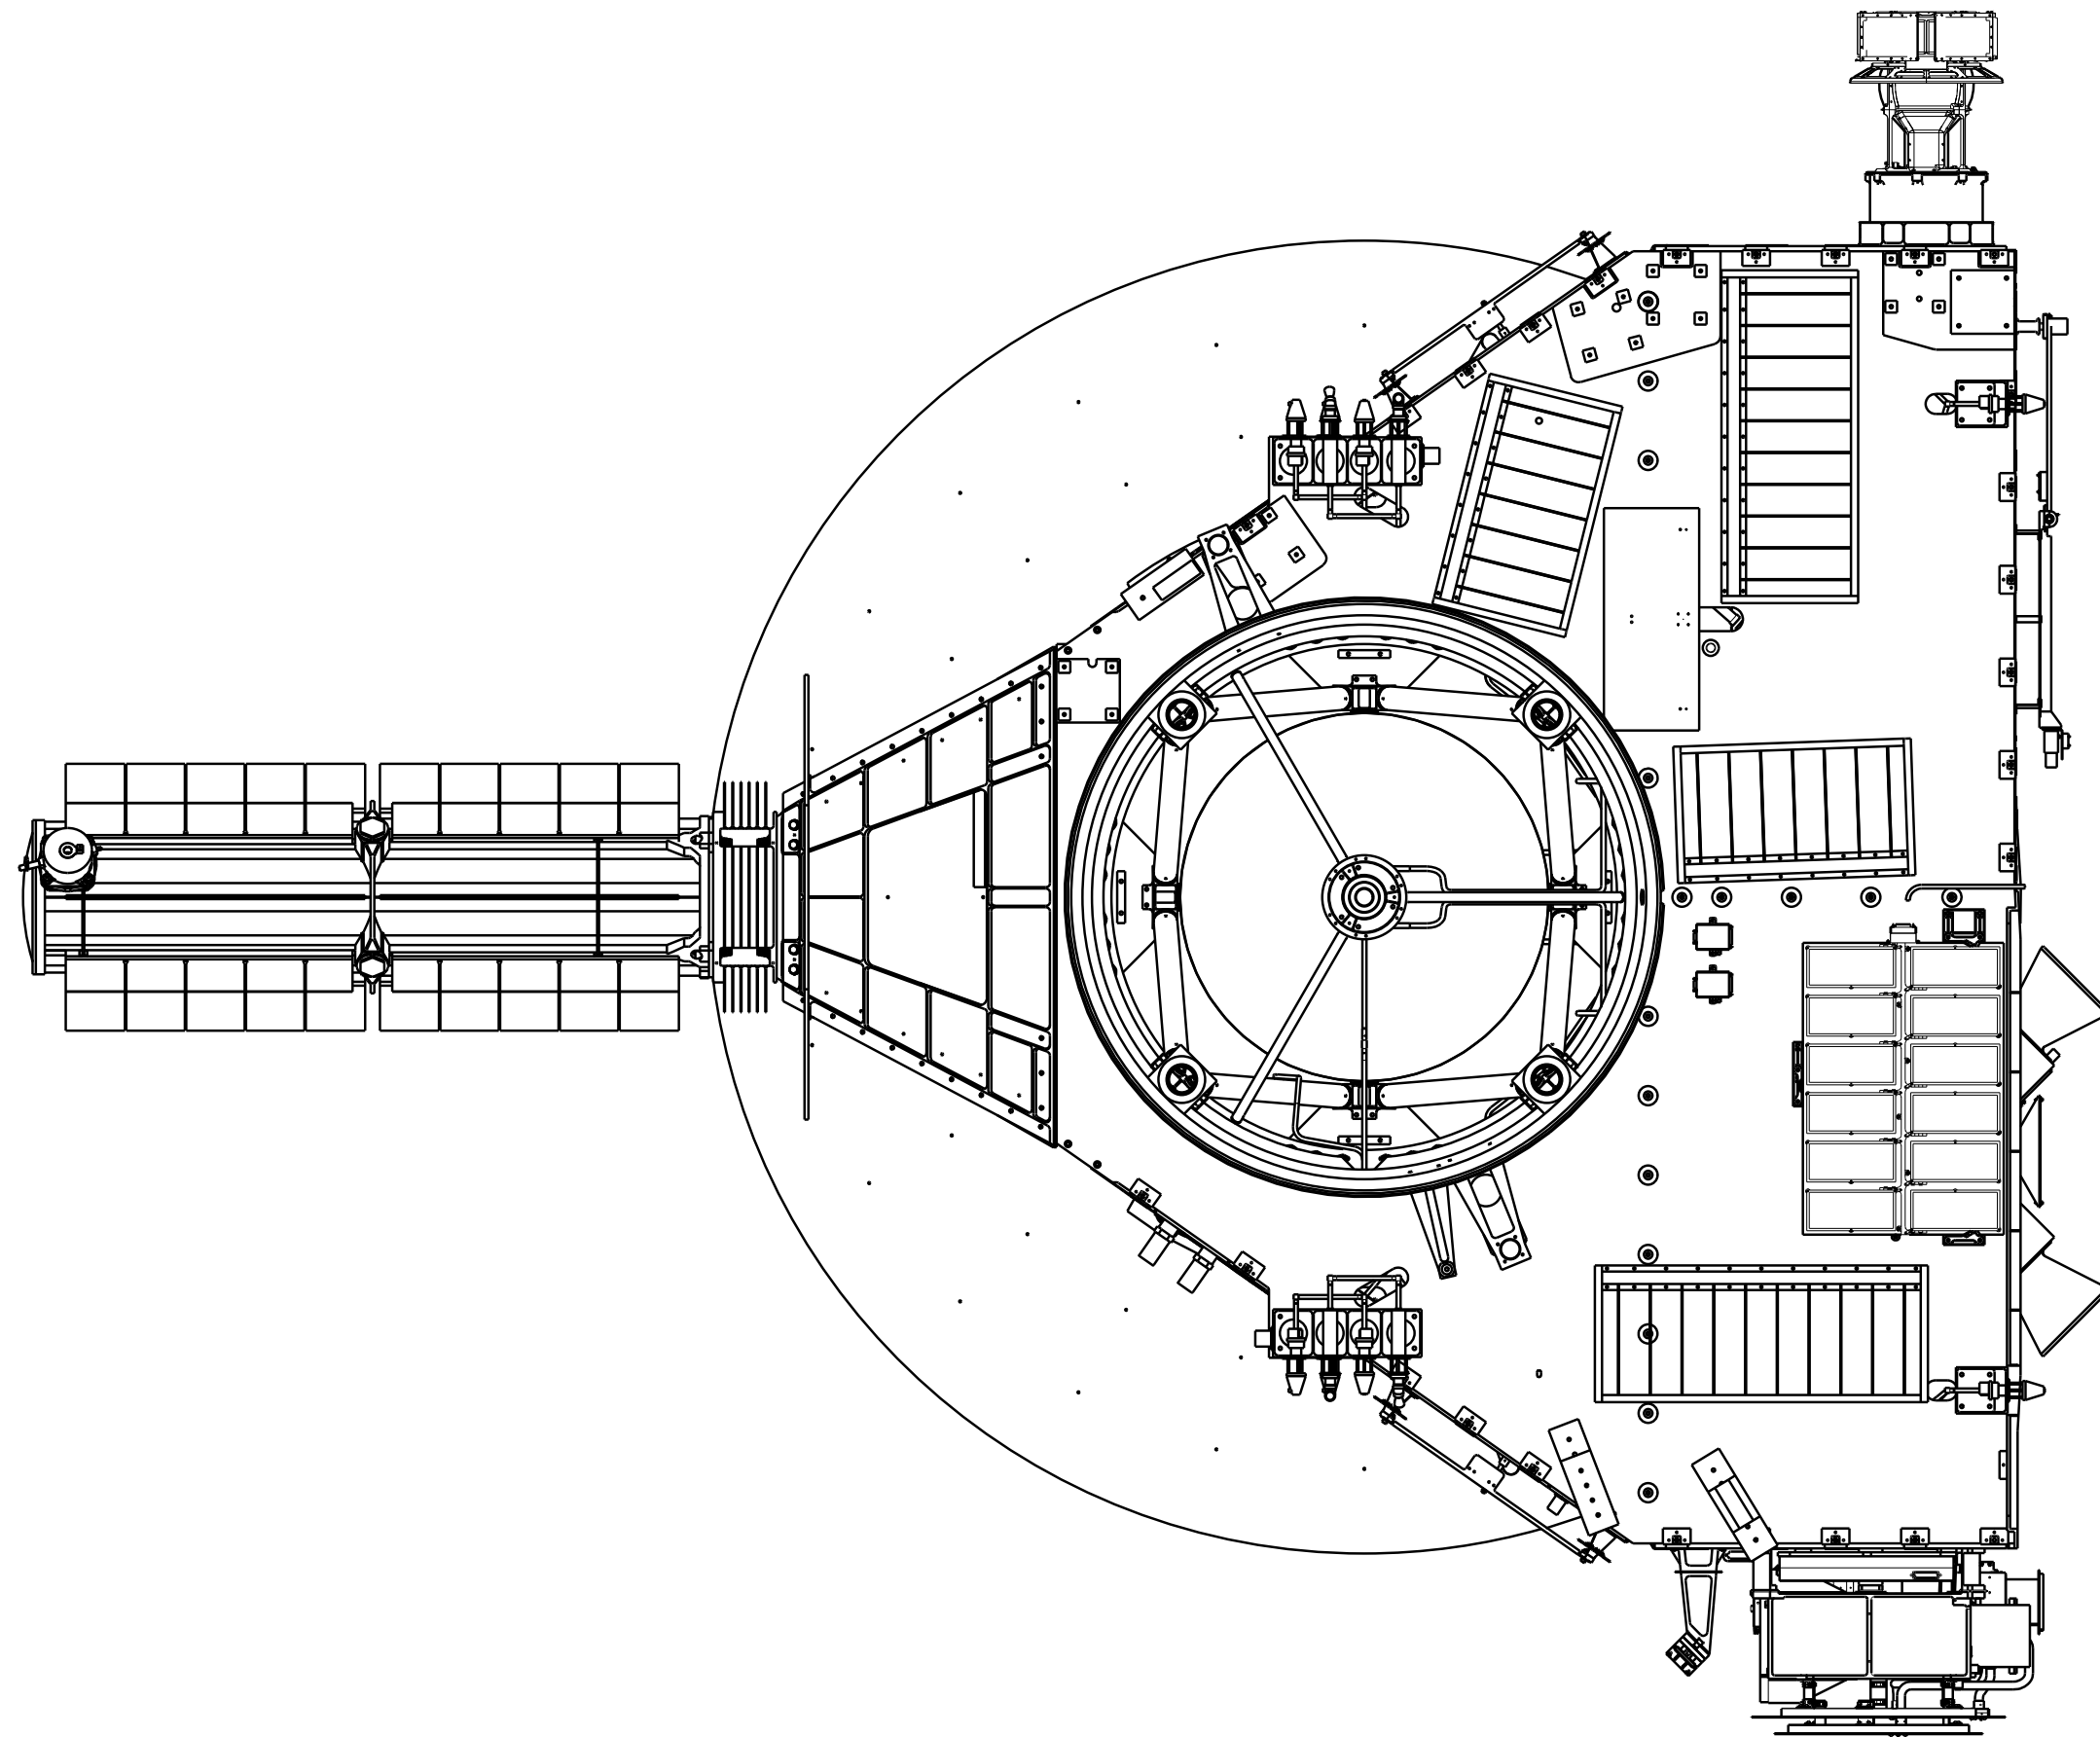

NEW HORIZONS  
SCALE: 1/12

7.000  
PLOTTER/PRINTER  
CALIBRATION

13.000  
PLOTTER/PRINTER  
CALIBRATION

7.000  
PLOTTER/PRINTER  
CALIBRATION

13.000  
PLOTTER/PRINTER  
CALIBRATION