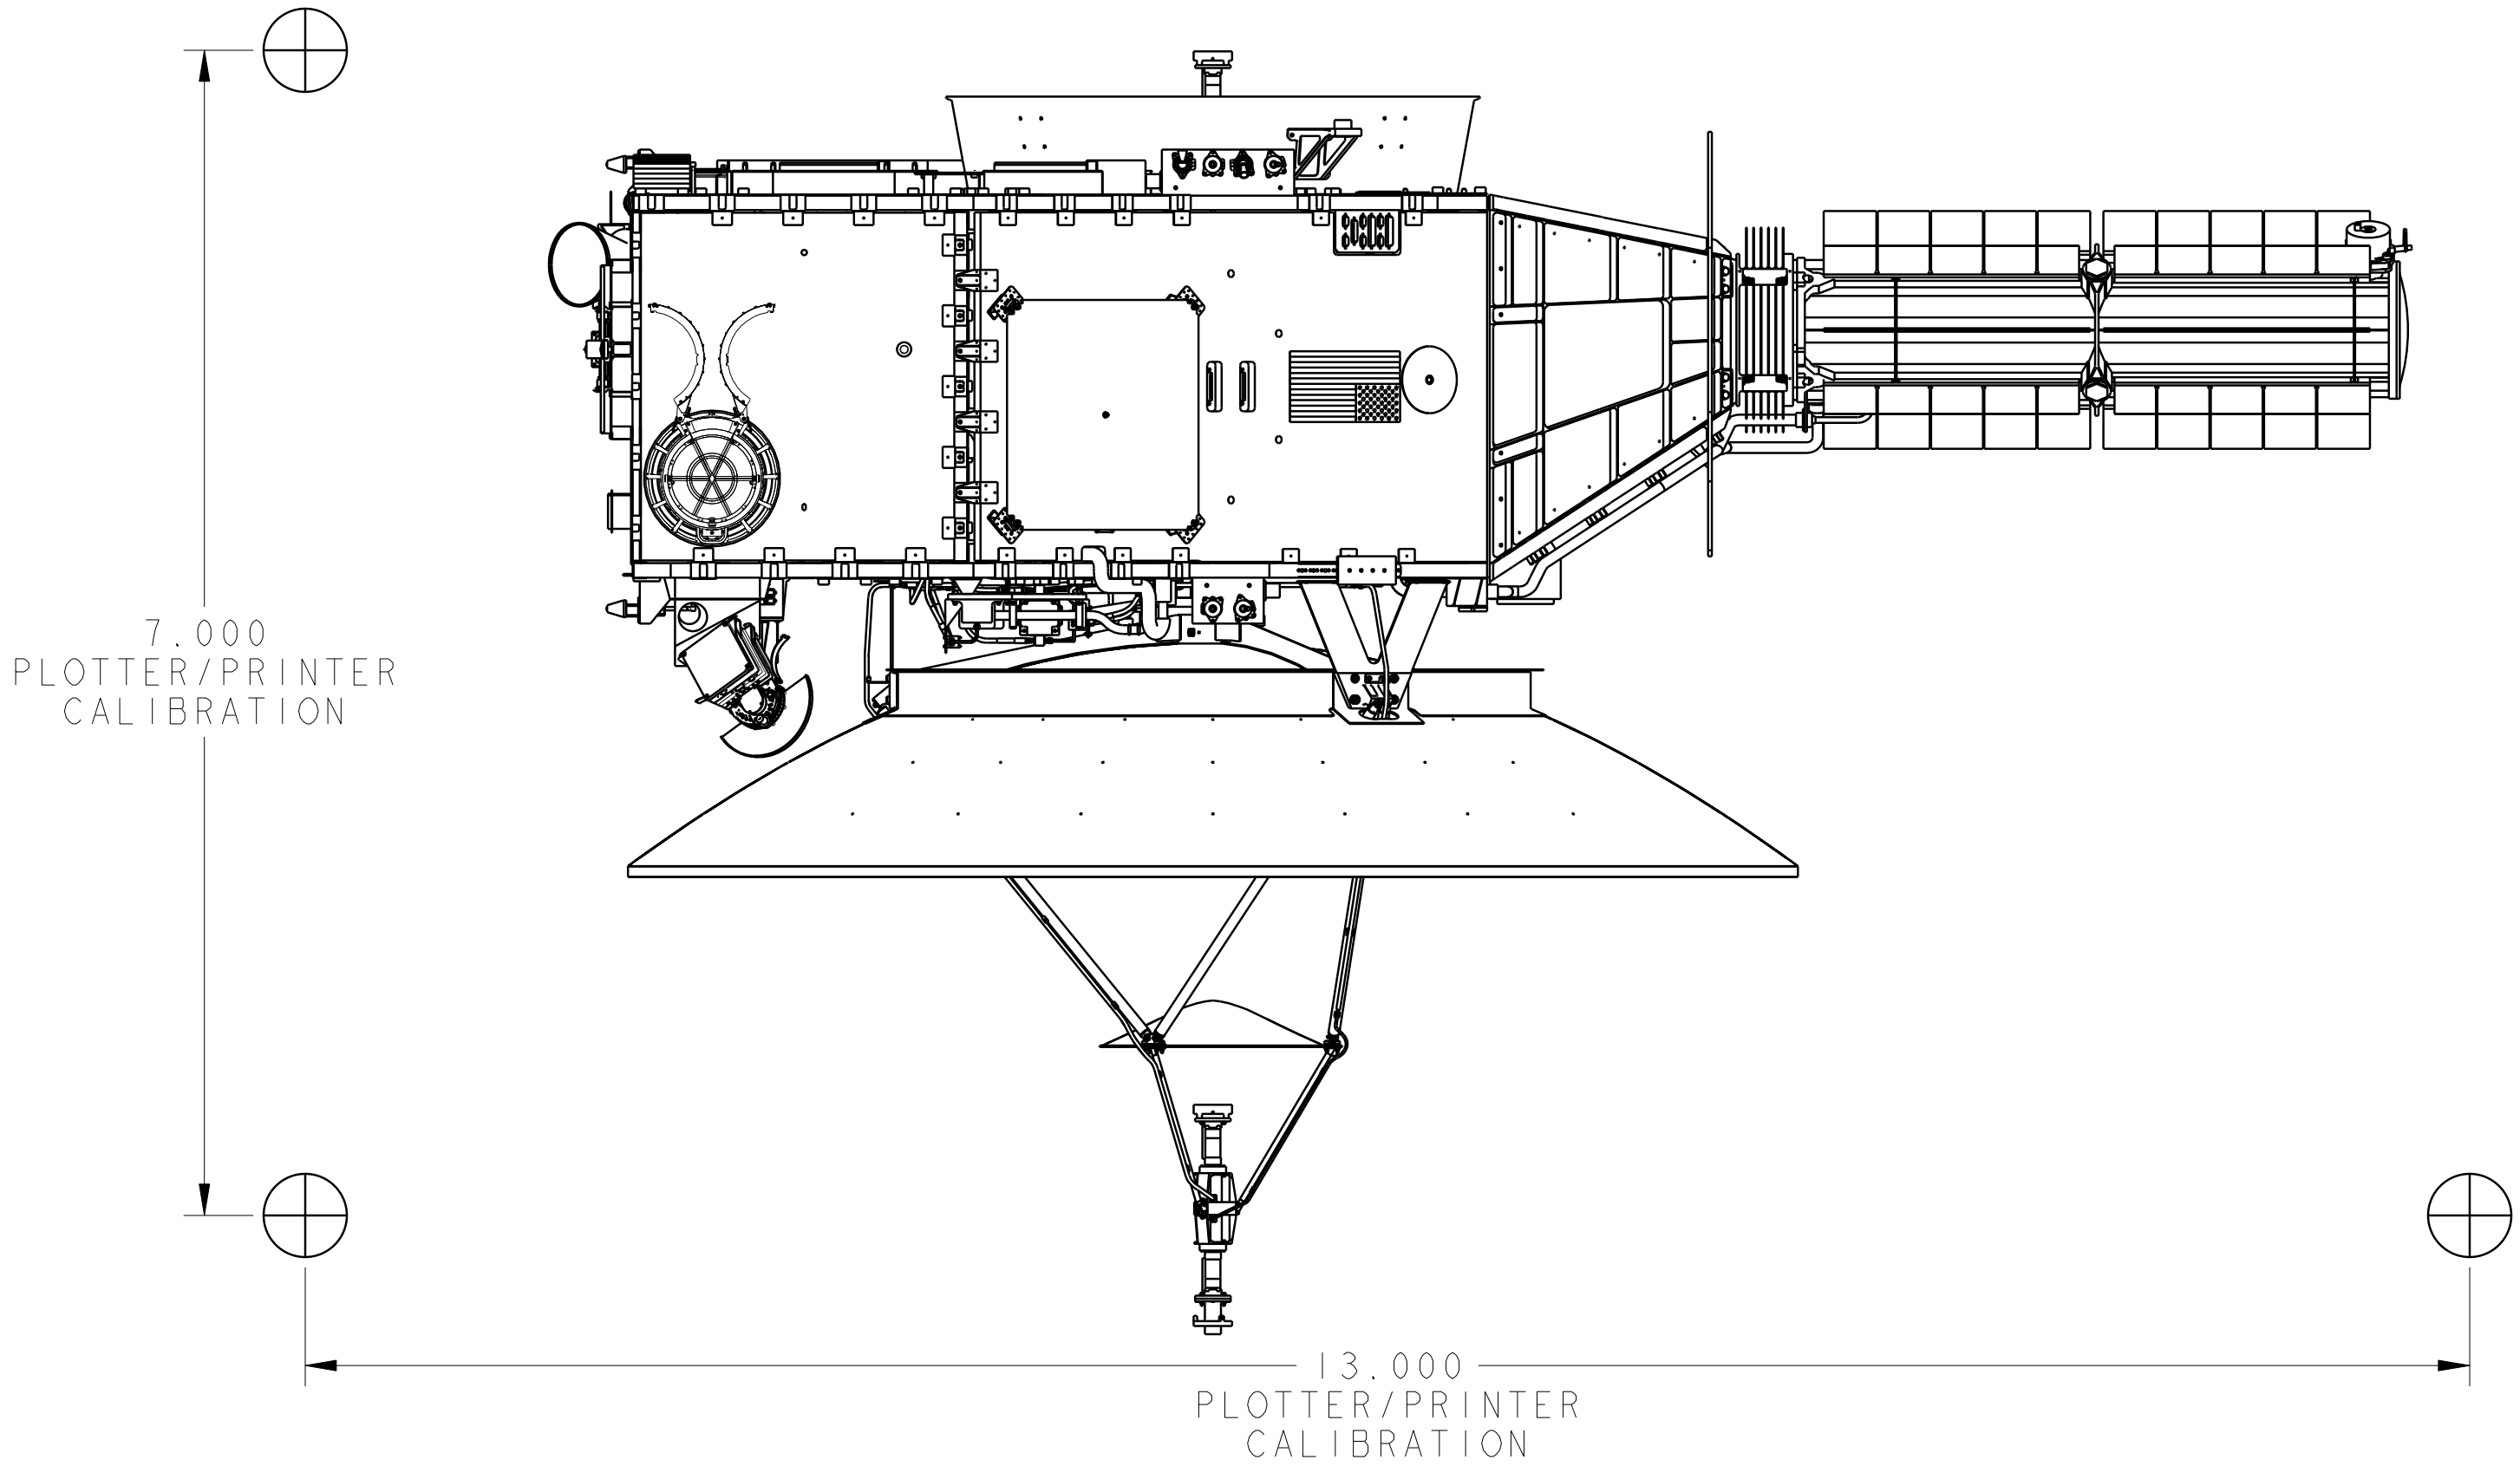

NEW HORIZONS  
SCALE: 1/12

7.000  
PLOTTER/PRINTER  
CALIBRATION

13.000  
PLOTTER/PRINTER  
CALIBRATION

7.000  
PLOTTER/PRINTER  
CALIBRATION

13.000  
PLOTTER/PRINTER  
CALIBRATION